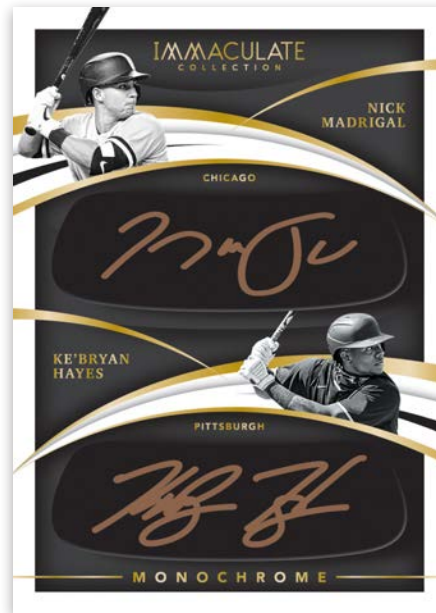

Card images are solely for the purpose of design display.

MONOCHROME DUALS GOLD

Monochrome Duals and Triples is one of our more unique sets because it uses autographs from some of the game's brightest stars on eye-black stickers