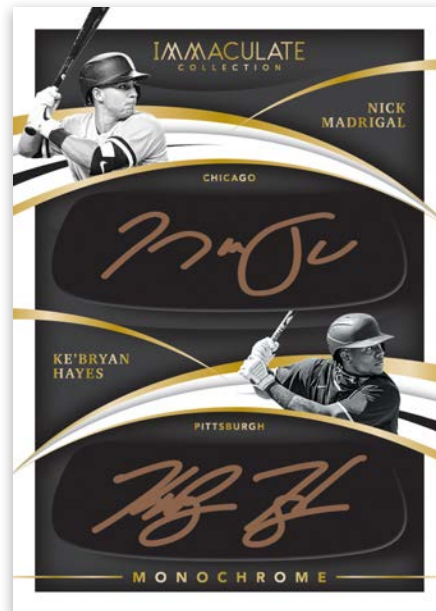

Card images are solely for the purpose of design display.

MONOCHROME DUALS GOLD

Monochrome Duals and Triples is one of our more unique sets because it uses autographs from some of the game's brightest stars on eye-black stickers