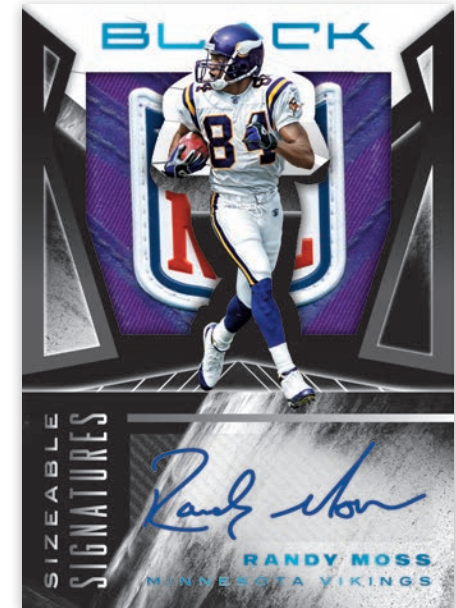

CAPSTONES GOLD

SMOKE SHOW SIGNATURES

Look for on-card autographs from the league's top talent, showcased in either a horizontal or vertical style with Spotlight Signatures!

Returning for 2021, look for the popular Capstones autographs, which feature 4 pieces of memorabilia and an on-card autographs.

Brand new and bursting out of the tunnel in 2021, look for on-card autographs from the league's top stars in Smoke Show Signatures!

Card images are solely for the purpose of design display.

ROOKIE PATCH AUTOGRAPHS RUBY

Find Rookie Patch Autographs with oversized pieces of prime memorabilia, signed in white ink! Exclusive to First off the Line look for Ruby parallels #’d /15!

Card images are solely for the purpose of design display.

FOTL

SIZEABLE SIGNATURES ROOKIE JERSEY RUBY

Look for oversized jersey/patch autographs in Sizeable Signatures Rookie Jerseys, find all the top rookies from the 2021 NFL Draft.

Card images are solely for the purpose of design display.