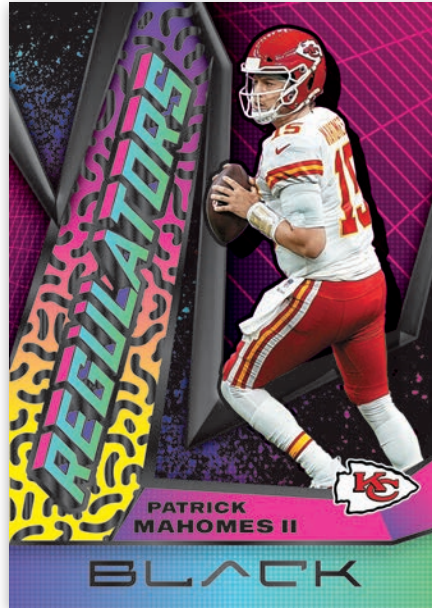

PANINI AMERICA, INC.

KYLER MURRAY

BLACK

2021 **BLACK** FOOTBALL

NFL TRADING CARDS · FOTL

PANINI

All information is accurate at the time of posting - content is subject to change. Card images are solely for the purpose of design display.
Actual images used on cards to be determined. 帕尼尼 © 2021 Panini America, Inc. Produced in the USA.

Card images are solely for the purpose of design display.

FOTL

ROOKIES RUBY

Card images are solely for the purpose of design display.

REGULATORS

Card images are solely for the purpose of design display.

FUTURISTIC GOLD

Find a 200-card base set, including 100 Rookies!
Find all of the current and future stars!

One of three brand-new short prints, hunt for
some of the biggest NFL stars in Regulators!

Chase colorful memorabilia cards of top
players in the NFL with Futuristic!