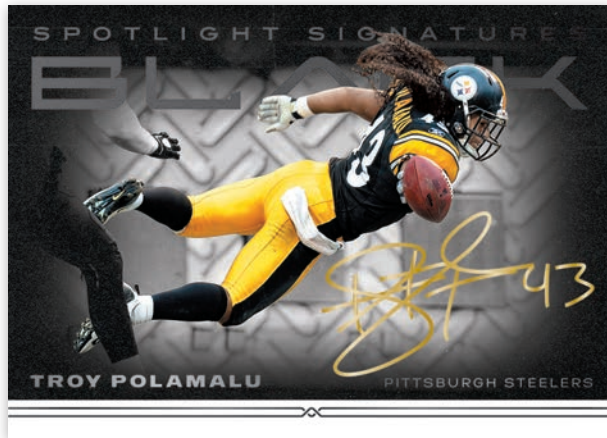

Card images are solely for the purpose of design display.

FOTL

ROOKIES RUBY

Card images are solely for the purpose of design display.

REGULATORS

Card images are solely for the purpose of design display.

FUTURISTIC GOLD

Find a 200-card base set, including 100 Rookies!
Find all of the current and future stars!

One of three brand-new short prints, hunt for
some of the biggest NFL stars in Regulators!

Chase colorful memorabilia cards of top
players in the NFL with Futuristic!

Card images are solely for the purpose of design display.

Card images are solely for the purpose of design display.

Card images are solely for the purpose of design display.

SPOTLIGHT SIGNATURES HORIZONTAL

CAPSTONES GOLD

SMOKE SHOW SIGNATURES

Look for on-card autographs from the league's top talent, showcased in either a horizontal or vertical style with Spotlight Signatures!

Returning for 2021, look for the popular Capstones autographs, which feature 4 pieces of memorabilia and an on-card autographs.