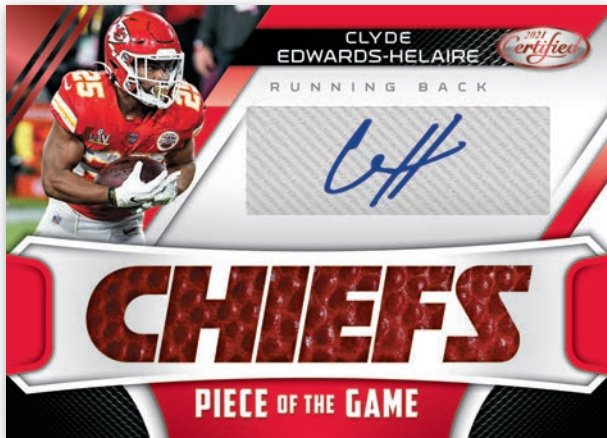

CERTIFIED FOOTBALL

2021 NFL TRADING CARDS · 1ST OFF THE LINE

Card images are solely for the purpose of design display.

BASE MIRROR BLUE

Card images are solely for the purpose of design display.

FRESHMAN FABRIC MIRROR SIGNATURES ORANGE ETCH

Card images are solely for the purpose of design display.

ROOKIES MIRROR PURPLE FOTL

Collect this 100-card Base set, featuring the best players in the NFL.

Look for one Freshman Fabric Mirror Signature in every box, on average. With Team Logos, Nameplates and One -of-One NFL Shields, Certified gives collectors a chance to get their hands on the top rookies from the 2021 draft class.

Look for all the best rookies of 2021 in this 100-card set.

Card images are solely for the purpose of design display.

**PIECES OF THE GAME SIGNATURES
RED**

New to Certified in 2021 Pieces of the Game offers collectors a chance to get their hands on some Unique Memorabilia, collectors can find memorabilia of Footballs, Gloves and Jerseys from some of the biggest names in football in this unique Auto set.