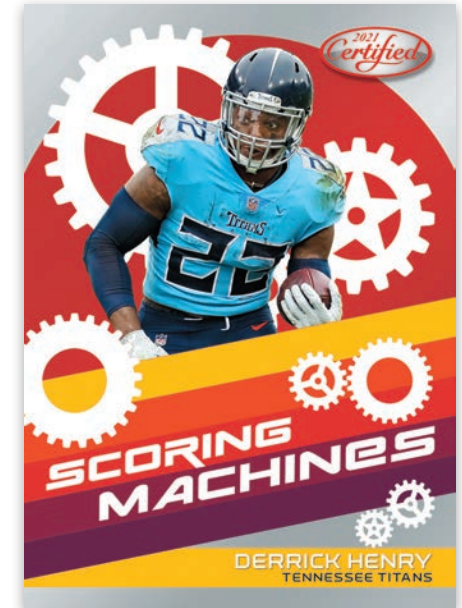

DARK HORSES BLACK

A new insert for 2021, Dark Horses delivers a cool design and deep checklist for some of the top contenders for the ultimate honors in football.

Card images are solely for the purpose of design display.

CERTIFIED AIR

Hunt for this brand new SSP Insert, guaranteed to deliver, Certified Air will highlight the best players getting it done through the air.

Card images are solely for the purpose of design display.