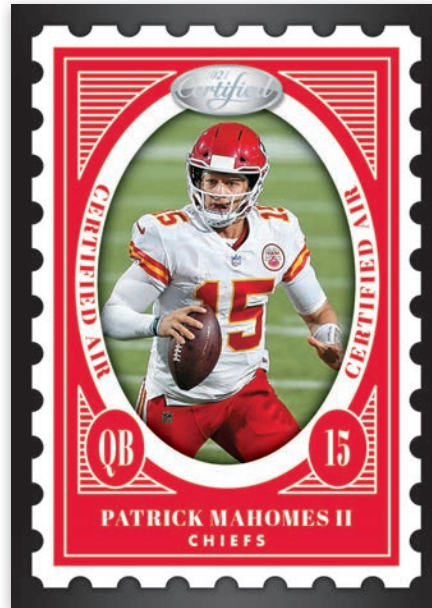

Card images are solely for the purpose of design display.

CERTIFIED AIR

Hunt for this brand new SSP Insert, guaranteed to deliver, Certified Air will highlight the best players getting it done through the air.