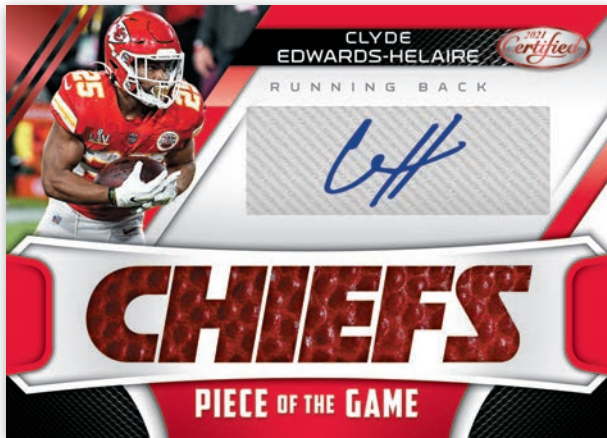

Card images are solely for the purpose of design display.

BASE MIRROR BLUE

Card images are solely for the purpose of design display.

FRESHMAN FABRIC MIRROR SIGNATURES ORANGE

Card images are solely for the purpose of design display.

ROOKIES MIRROR PURPLE

Collect this 100-card Base set, featuring the best players in the NFL.

Look for one Freshman Fabric Mirror Signature in every box, on average. With Team Logos, Nameplates and One-of-One NFL Shields, Certified gives collectors a chance to get their hands on the top rookies from the 2021 draft class.

Look for all the best rookies of 2021 in this 100-card set.

Card images are solely for the purpose of design display.

**PIECES OF THE GAME SIGNATURES
RED**

New to Certified in 2021 Pieces of the Game offers collectors a chance to get their hands on some Unique Memorabilia, collectors can find memorabilia of Footballs, Gloves and Jerseys from some of the biggest names in football in this unique auto set.