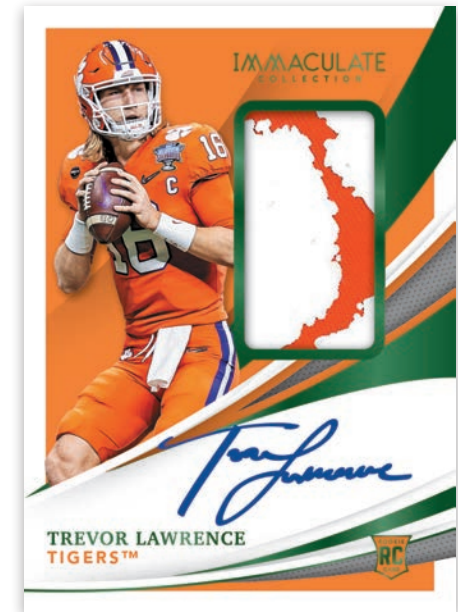

PANINI AMERICA, INC.

Trevor Lawrence

IMMACULATE

COLLECTION

2021 **IMMACULATE COLLEGIATE** FOOTBALL

COLLEGIATE TRADING CARDS · 1ST OFF THE LINE

PANINI

IMMACULATE COLLEGIATE FOOTBALL

2021 COLLEGIATE TRADING CARDS · 1ST OFF THE LINE

Card images are solely for the purpose of design display.

ROOKIE PATCH AUTOGRAPHS EMERALD

Card images are solely for the purpose of design display.

PREMIUM PATCHES ROOKIE AUTOGRAPHS EMERALD

Card images are solely for the purpose of design display.

ROOKIE PATCH AUTOGRAPHS EMERALD

Look for 1 guaranteed exclusive Emerald Rookie Patch Autograph or Premium Rookie Patch Autograph numbered to 10!