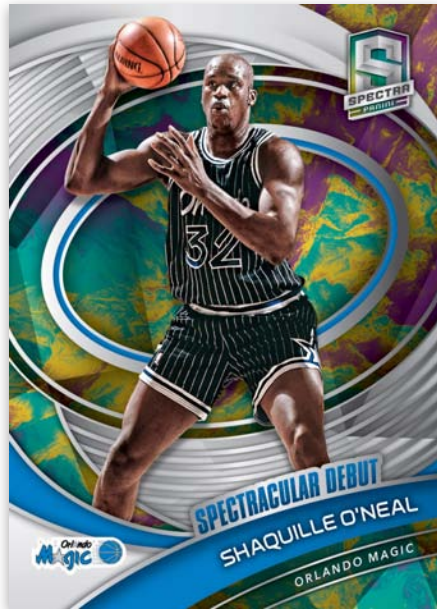

Card images are solely for the purpose of design display.

BASE SPECTRACULAR DEBUT CELESTIAL