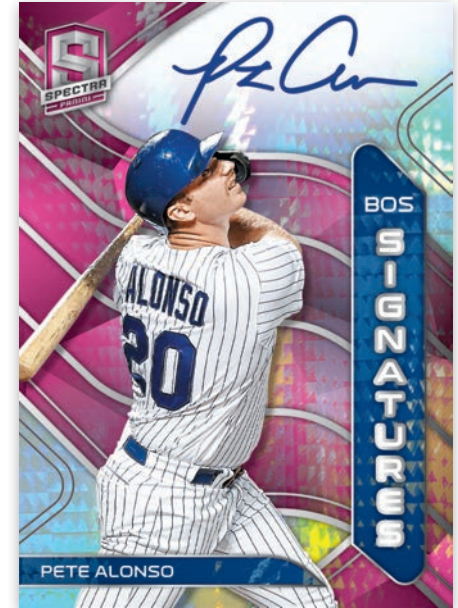

MLB PLAYERS

Card images are solely for the purpose of design display.

SPECTRA JERSEY AUTOGRAPHS GOLD

Card images are solely for the purpose of design display.

SPECTRA JERSEY AUTOGRAPHS NEON GREEN

Card images are solely for the purpose of design display.

SPECTRA ROOKIE JERSEY AUTOGRAPHS NEBULA

Chase an assortment of prime parallels with on-card autographs from this year's top rookies in Spectra Rookie Jersey Autographs

Card images are solely for the purpose of design display.

SOLAR ECLIPSE

Hunt for the ultra-rare inserts Deep Space and Solar Eclipse

Card images are solely for the purpose of design display.

ROOKIES META

Rookies is an 82-card set that features all the top performing rookies like Trevor Rogers and Alec Bohm, as well as impact midseason call-ups like Taylor Trammell and Andrew Vaughn

Card images are solely for the purpose of design display.

SPECTRA SIGNATURES NEON PINK

Look for on-card autographs from some of the game's brightest stars like Pete Alonso and Shane Bieber in Spectra Signatures