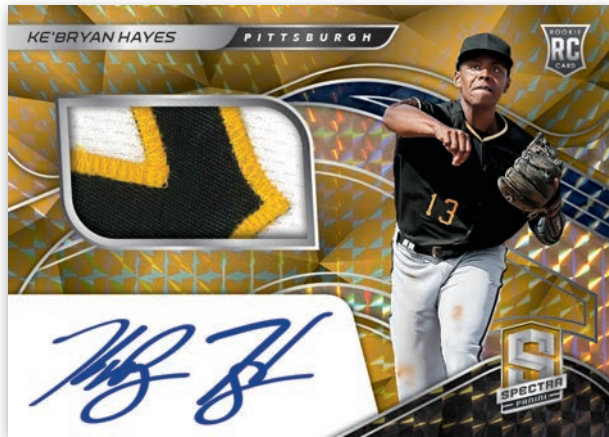

MLB PLAYERS

Card images are solely for the purpose of design display.

SPECTRA JERSEY AUTOGRAPHS GOLD

Card images are solely for the purpose of design display.

SPECTRA JERSEY AUTOGRAPHS NEON GREEN

Card images are solely for the purpose of design display.

SPECTRA ROOKIE JERSEY AUTOGRAPHS NEBULA

Chase an assortment of prime parallels with on-card autographs from this year's top rookies in Spectra Rookie Jersey Autographs

Card images are solely for the purpose of design display.

SOLAR ECLIPSE

Hunt for the ultra-rare inserts Deep Space and Solar Eclipse

Card images are solely for the purpose of design display.

ROOKIES META

Rookies is an 82-card set that features all the top performing rookies like Trevor Rogers and Alec Bohm, as well as impact midseason call-ups like Taylor Trammell and Andrew Vaughn

Card images are solely for the purpose of design display.

SPECTRA SIGNATURES NEON PINK

Look for on-card autographs from some of the game's brightest stars like Pete Alonso and Shane Bieber in Spectra Signatures