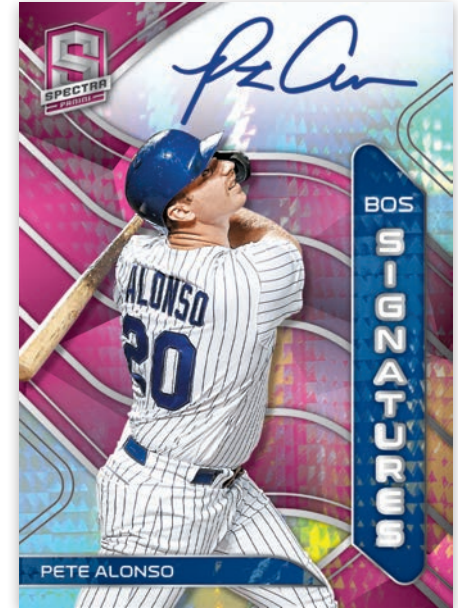

Chase an assortment of prime parallels with on-card autographs from this year's top rookies in Spectra Rookie Jersey Autographs

Card images are solely for the purpose of design display.

**SOLAR ECLIPSE**

Hunt for the ultra-rare inserts Deep Space and Solar Eclipse

Card images are solely for the purpose of design display.

**FOTL EXCLUSIVE PARALLEL**

**ROOKIES WAVE**

Rookies is an 82-card set that features all the top performing rookies like Trevor Rogers and Alec Bohm, as well as impact midseason call-ups like Taylor Trammell and Andrew Vaughn

Card images are solely for the purpose of design display.

**SPECTRA SIGNATURES NEON PINK**

Look for on-card autographs from some of the game's brightest stars like Pete Alonso and Shane Bieber in Spectra Signatures