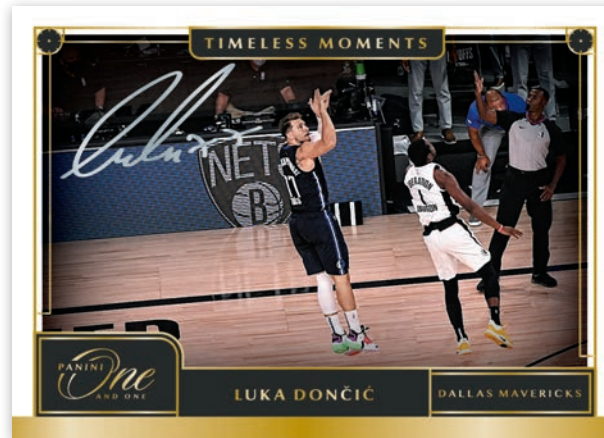

ROOKIE DUAL JERSEY AUTOGRAPHS BLACK

PRIME ROOKIE JERSEY AUTOGRAPHS GOLD

Rookie patch autographs of the top rookies in the NBA can be found, featuring prime memorabilia in card sets such as Rookie Jersey Autographs, Rookie Dual Autographs, and Prime Rookie Jersey Autographs.

Card images are solely for the purpose of design display.

FIRST TEAM SIGNATURES GREEN

Card images are solely for the purpose of design display.

TIMELESS MOMENTS GOLD

Card images are solely for the purpose of design display.