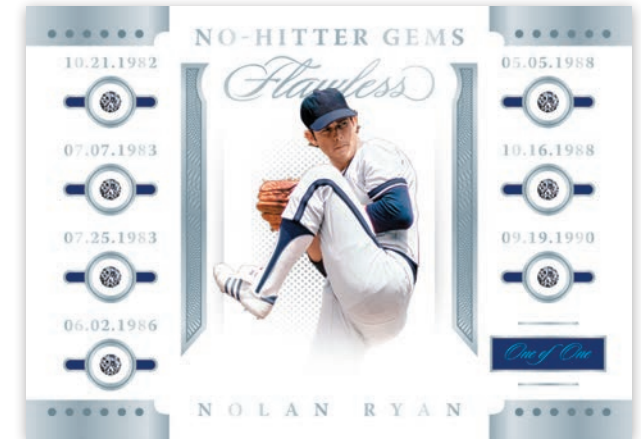

Card images are solely for the purpose of design display.

FLAWLESS SIGNATURES SAPPHIRE

Flawless Signatures is a 40-card set that features autographs from fan-favorites like Ronald Acuna Jr, Vladimir Guerrero Jr, Pete Alonso.

Card images are solely for the purpose of design display.

FOTL EXCLUSIVE PARALLEL

ROOKIES AQUAMARINE

Card images are solely for the purpose of design display.

DUAL SIGNATURES

Card images are solely for the purpose of design display.

NOLAN RYAN 7X NO HITTER GEMS

Our base set features 4 designs; Base, Legends, Rookies and MVPs. Each comes with an embedded gemstone with our FOTL-exclusive Aquamarine parallel.

Dual Signatures features 10 player pairings varying from past and current stars, dynamic one-two punches and future superstars yet to debut.