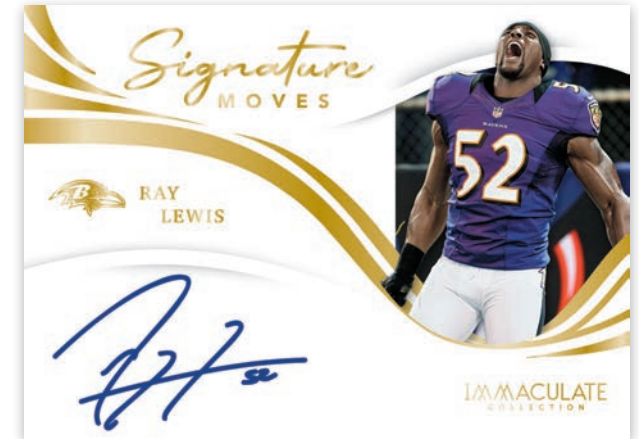

Card images are solely for the purpose of design display.

ROOKIE PATCH AUTOGRAPHS NFL SHIELD

Card images are solely for the purpose of design display.

PREMIUM PATCH ROOKIE AUTOGRAPH GOLD

Card images are solely for the purpose of design display.

IMMACULATE SIGNATURE PATCHES ROOKIE GOLD

Look for hard-signed Rookie Patch Autographs from all the top players poised to take the NFL by storm!

Find oversized on-card patch autographs cards from top rookies like Trevor Lawrence, Justin Fields, Trey Lance, Zach Wilson, Ja'Marr Chase and many more!

Look for even more on-card rookie patch autographs with Signature Patches Rookies!

Card images are solely for the purpose of design display.

Card images are solely for the purpose of design display.

Card images are solely for the purpose of design display.

CLEAT IMPRESSIONS AUTOGRAPH

IMMACULATE HOF SIGNATURES

SIGNATURE MOVES

Back for 2021 look for the short-printed Cleat Impressions on-card autographs, which highlight some of the unique cleats players wear!