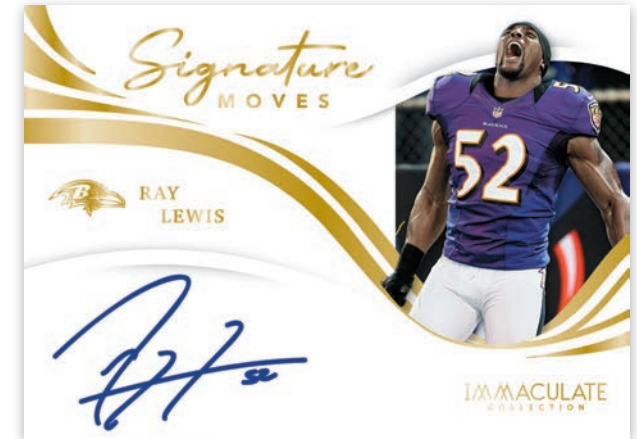

Card images are solely for the purpose of design display.

FOTL

**IMMACULATE SIGNATURE PATCHES
ROOKIE PREMIUM EDITION**

Look for hard-signed Rookie Patch Autographs from all the top players poised to take the NFL by storm, find the FOTL exclusive Premium Edition #’d/ 18!

Find oversized on-card patch autographs cards from top rookies like Trevor Lawrence, Justin Fields, Trey Lance, Zach Wilson, Ja’Marr Chase and many more, find the FOTL exclusive Premium Edition #’d/ 18!

Look for even more on-card rookie patch autographs with Signature Patches Rookies, find the FOTL exclusive Premium Edition #’d/ 18!

Card images are solely for the purpose of design display.

Card images are solely for the purpose of design display.

Card images are solely for the purpose of design display.

CLEAT IMPRESSIONS AUTOGRAPH

IMMACULATE HOF SIGNATURES

SIGNATURE MOVES

Back for 2021 look for the short-printed Cleat Impressions on-card autographs, which highlight some of the unique cleats players wear!