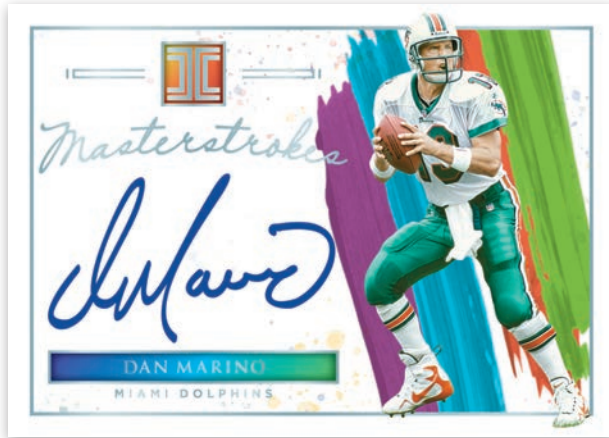

Card images are solely for the purpose of design display.

INDELIBLE INK

A long-time fan favorite, Indelible Ink boasts an on-card autograph checklist from both current and retired NFL stars.

Card images are solely for the purpose of design display.

Card images are solely for the purpose of design display.

ROOKIE PATCH AUTOGRAPHS GOLD

Hunt for Rookie Patch Autographs, which feature autographs and memorabilia from some of the top stars from the loaded 2021 draft class.

Card images are solely for the purpose of design display.

IMPECCABLE LOGO AUTOGRAPHS

Be on the lookout for Impeccable Logo Autographs, which feature an on-card autograph along side a flashy foil logo from each player's NFL team.

Card images are solely for the purpose of design display.

EXTRAVAGANCE SILVER AUTOS

In Extravagance Silver Autos, you can expect an on-card autograph along with a show-stopping silver bar that is embedded within the card itself!