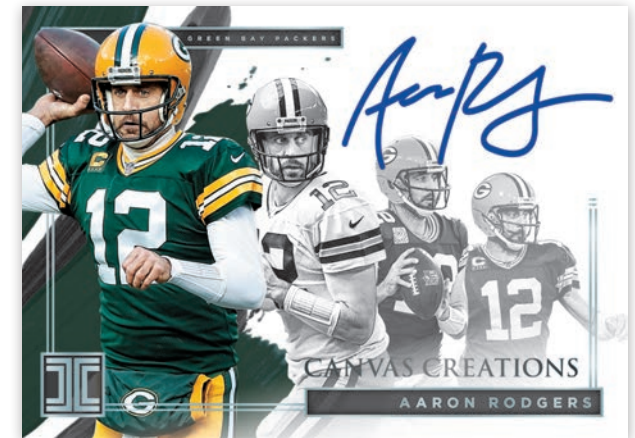

Card images are solely for the purpose of design display.

INDELIBLE INK

A long-time fan favorite, Indelible Ink boasts an on-card autograph checklist from both current and retired NFL stars.

Card images are solely for the purpose of design display.

ELEGANCE ROOKIE HELMET AND TEAM LOGO GOLD

Elegance Rookie Helmet and Patch Autos feature some of the most unique memorabilia combinations across all our products, Highlighted by the top rookies of the 2021 Draft. This on-card autograph set has 5 unique variations, all of which are sure to be a chase for collectors.