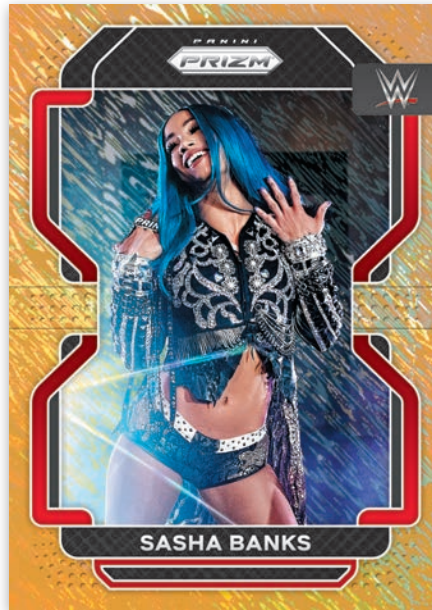

Card images are solely for the purpose of design display.

FOTL EXCLUSIVE

BASE HORIZONTAL PRIZMS BLUE SHIMMER FOTL

Card images are solely for the purpose of design display.

FOTL EXCLUSIVE

BASE VERTICAL PRIZMS GOLD SHIMMER FOTL

Card images are solely for the purpose of design display.

FOTL EXCLUSIVE

BASE HORIZONTAL PRIZMS BLUE SHIMMER FOTL

Pull 2 BONUS FOTL base parallels per FOTL box, on average!

Card images are solely for the purpose of design display.

HOBBY EXCLUSIVE

**CHAMPION SIGNATURES PRIZMS
GOLD**

Card images are solely for the purpose of design display.

HOBBY EXCLUSIVE

**SUPERSTAR AUTOGRAPHS PRIZMS
BLACK**

Card images are solely for the purpose of design display.