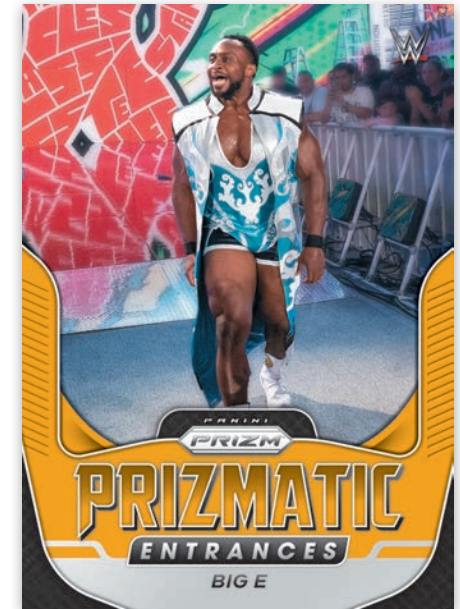

Card images are solely for the purpose of design display.

FOTL EXCLUSIVE

BASE HORIZONTAL PRIZMS BLUE SHIMMER FOTL

Card images are solely for the purpose of design display.

FOTL EXCLUSIVE

BASE VERTICAL PRIZMS GOLD SHIMMER FOTL

HOBBY EXCLUSIVE

ICONIC RIVALS DUAL AUTOGRAPHS

Chase signatures from the WWE's finest champions in this exclusive autograph insert!

Look for autographs from a plethora of stellar Superstars!

Find rare dual autographs that feature a pair of Superstars etched together in history!

Card images are solely for the purpose of design display.

HOBBY EXCLUSIVE

WWE GOLD PRIZMS BLACK

Card images are solely for the purpose of design display.

HOBBY EXCLUSIVE

COLOR BLAST

Card images are solely for the purpose of design display.

HOBBY EXCLUSIVE

PRIZMATIC ENTRANCES PRIZMS GOLD

Find a roster of compelling inserts, including the ultra-rare Color Blast!

FOTL CONFIGURATION

- **12 CARDS** PER PACK
- **12 PACKS** PER BOX
- **12 BOXES** PER CASE