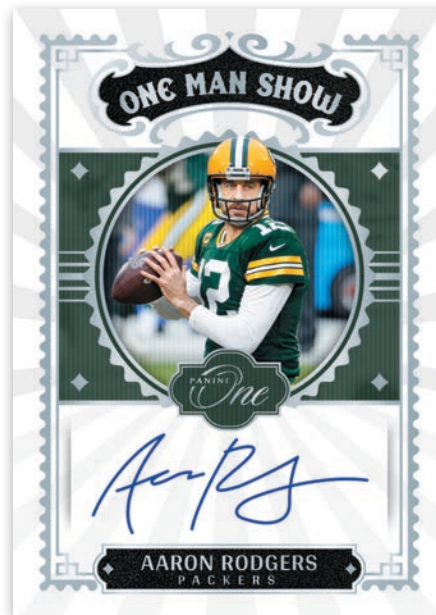

Card images are solely for the purpose of design display.

SQUARE ONE AUTOGRAPHS PLATINUM

Featuring the top rookies of 2021, Square One Autographs is a truly unique RPA featuring 4 prime or super prime patches.

Card images are solely for the purpose of design display.

PREMIUM ROOKIE PATCH AUTOGRAPH GOLD

Premium Rookie Patch Autographs features the top NFL rookies on a beautiful acetate stock, adding an extra appeal for all collectors.

Card images are solely for the purpose of design display.

FORMULA ONE AUTOGRAPHS BLUE

Designed with signatures framed perfectly between two patches, Formula One Autographs feature signatures from stars such as: Dan Marino, Charles Woodson, Randy Moss, Derrick Henry, Calvin Ridley And More!

Card images are solely for the purpose of design display.

ONE MAN SHOW PLATINUM

This shadowbox autographed set includes top veteran and legendary players like: Randy Moss, Patrick Mahomes II, LaDainian Tomlinson, DeAndre Hopkins and More!