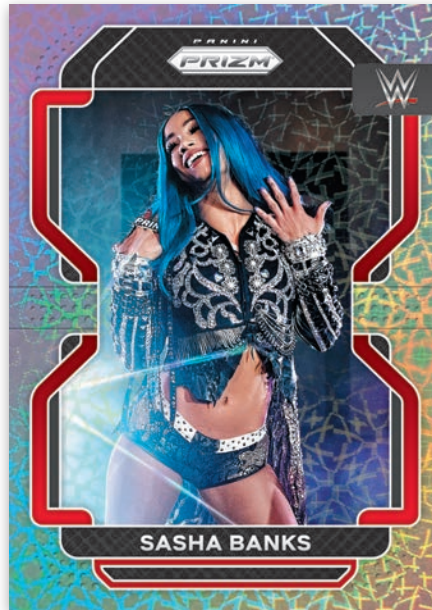

PANINI

Card images are solely for the purpose of design display.

PREMIUM BOX SET EXCLUSIVE

BASE HORIZONTAL PRIZMS PREMIUM BOX SET

Card images are solely for the purpose of design display.

PREMIUM BOX SET EXCLUSIVE

BASE VERTICAL PRIZMS PREMIUM BOX SET

Card images are solely for the purpose of design display.

PREMIUM BOX SET EXCLUSIVE

CHAMPION SIGNATURES PRIZMS PREMIUM BOX SET

Find one complete set of 200 Base Prizms Premium Box Set cards #’d/199, plus one exclusive Champion Signatures card #’d/20 per box set!