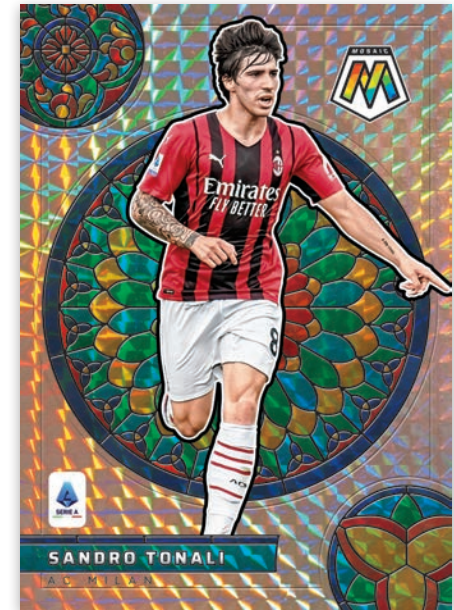

Card images are solely for the purpose of design display.

SERIE A BASE

Card images are solely for the purpose of design display.

SERIE A BASE SILVER

Card images are solely for the purpose of design display.

HOBBY

SERIE A BASE MOSAIC BLACK

With a 200-card base set in 2021-22 Mosaic Serie A, there is ample opportunity to collect all of your favorites, rookies, and new signings.

Card images are solely for the purpose of design display.

SERIE A AUTOGRAPHS MOSAIC

Card images are solely for the purpose of design display.

HOBBY

SERIE A MONTAGE

Card images are solely for the purpose of design display.

HOBBY

SERIE A STAINED GLASS

There are two autographed cardsets in 2021-22 Mosaic Serie A: Serie A Autographs Mosaic and Serie A Scripts Mosaic. Look for 1 certified autographed card per Hobby box, on average, and Hobby-exclusive parallel versions of each card. Also collect three Hobby-exclusive inserts - Pitch Masters, International Men of Mastery, and Montage. Each has Mosaic, Mosaic White, Mosaic Gold, and Mosaic Black Parallels. Find two Hobby-exclusive case hit inserts - Stained Glass and Overdrive.