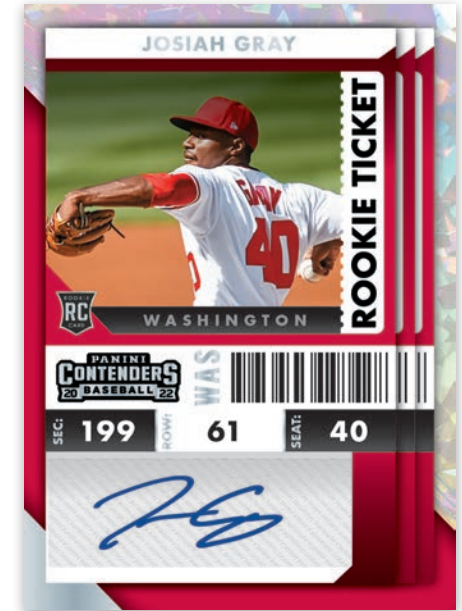

  
**MLB PLAYERS**

Card images are solely for the purpose of design display.

**PROSPECT JERSEY AUTOGRAPHS  
GOLD**

Card images are solely for the purpose of design display.

**ORIGINS ROOKIE JUMBO MATERIAL  
AUTOGRAPHS BLUE**

Card images are solely for the purpose of design display.

**ROOKIE TICKET CRACKED ICE**

Chronicles Baseball delivers numerous autograph and autograph/memorabilia sets that feature top rookies and prospects like Wander Franco, Josiah Gray, Bobby Witt Jr and more!