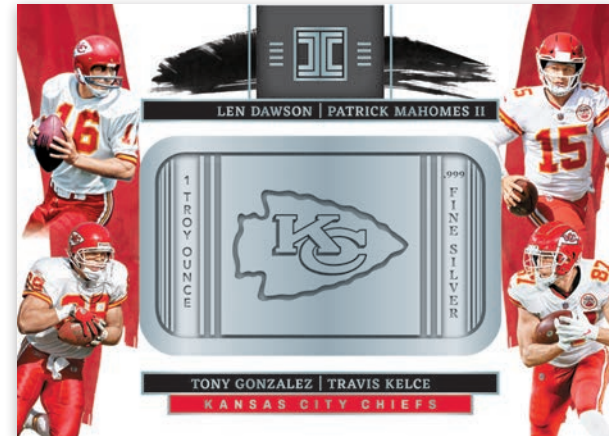

## FIRST BALLOT SIGNATURES

Hunt for the On-Card Autographs from some of the greatest Hall of Famers ever in First Ballot Signatures!

Card images are solely for the purpose of design display.

## ROOKIE PATCH AUTOGRAPHS PLATINUM

Hunt for Rookie Patch Autographs, which feature autographs and memorabilia from some of the top Rookies in the 2022 NFL Draft Class!

Card images are solely for the purpose of design display.

## MASTERSTROKES

Returning in 2022- Search the always-popular On-Card Autographs in Masterstrokes, which features some of the greatest players in NFL history!

Card images are solely for the purpose of design display.

## IMMORTAL INK GOLD

Immortal Ink returns to Impeccable in 2022, featuring some of the most iconic NFL players in history, whose legacy and longevity have left a permanent mark on the history of the NFL!