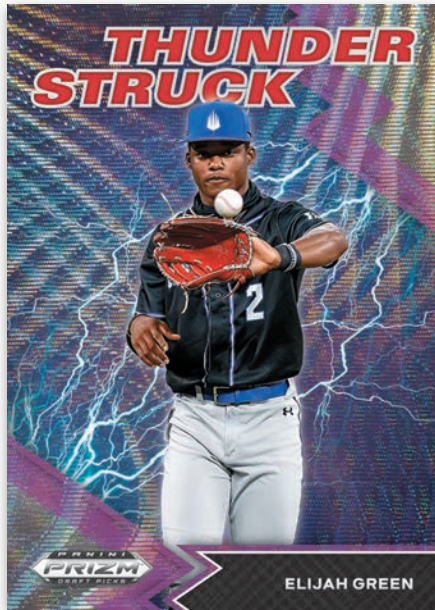

Card images are solely for the purpose of design display.

**THUNDERSTRUCK PRIZMS
PURPLE WAVE**

Card images are solely for the purpose of design display.

PRIZMATIC PRIZMS SILVER

Card images are solely for the purpose of design display.

BIG MAN ON CAMPUS

Look for these uniquely designed insert cards! Thunderstruck comes in all different colors, as well as having its own Autograph set! Be on the Lookout for this one of a kind insert!

Making its Debut to Prizm Draft Picks is the new Prismatic Insert! With a slick black background and a burst of rainbow color, this card is a must have to make any collection stand out!