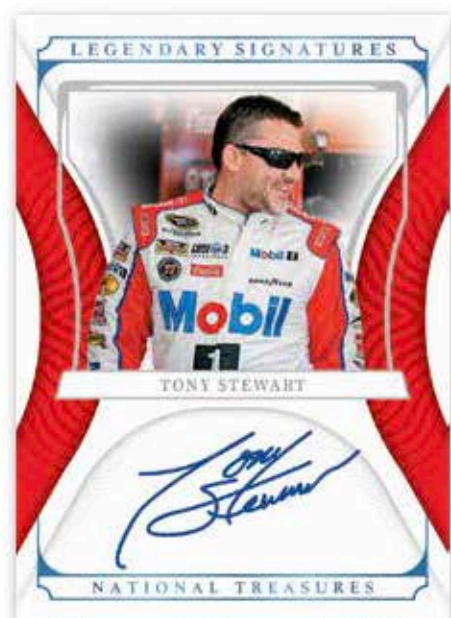

NASCAR

Card images are solely for the purpose of design display.

LEGENDARY SIGNATURES HOLO PLATINUM BLUE

Legends. What else needs to be said about this 20-card autograph set that features some of the most recognizable names in racing!

Card images are solely for the purpose of design display.

RISING STARS HOLO GOLD

The talent of tomorrow is here today with Rising Stars. Find on-card autographs of the brightest up-and-comers like Carson Hocevar, Corey Heim, and Nick Sanchez.

Card images are solely for the purpose of design display.

FAST LANE

Nothing but the left lane for the drivers of this autograph set that includes fresh young talent and multi-time champions of the sport.

BOX BREAK

- 4 AUTOGRAPHS
- 3 MEMORABILIA CARDS
- 1 BASE/ PARALLEL
- 1 BOOKLET

SELLING POINTS

- 2022 National Treasures Racing is here to bring you amazing patches and autographs from your favorite drivers!
- Find legendary tandem autos in Dual Autographs such as Dale Earnhardt Jr and Jeff Gordon, or teammate autos with Bubba Wallace and Kurt Busch!
- Look for memorabilia cards that contain 1, 2, 3, or 4 pieces of race-used materials with autographed versions!
- Booklets return with dual race-used memorabilia and autographed versions, find oversized swatches of tires, firesuit, gloves, hats, and more.
- Find 4 autos and 3 memorabilia cards per box, on average!