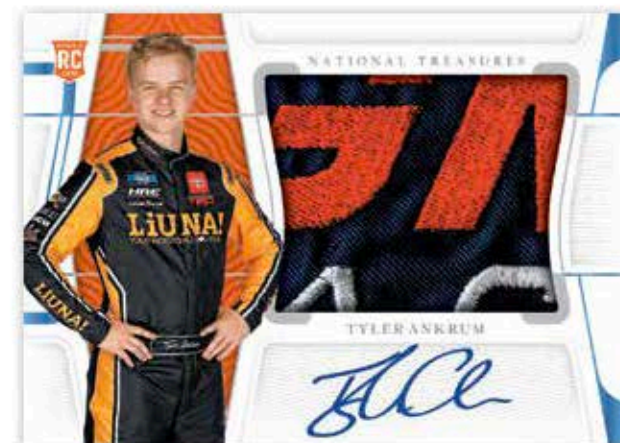

NASCAR

Card images are solely for the purpose of design display.

LEGENDARY SIGNATURES HOLO PLATINUM BLUE

Legends. What else needs to be said about this 20-card autograph set that features some of the most recognizable names in racing!

DUAL AUTOGRAPHS SILVER

Find legendary tandem autos in Dual Autographs such as Dale Earnhardt Jr and Jeff Gordon, or teammate autos with Bubba Wallace and Kurt Busch!

Card images are solely for the purpose of design display.

**JUMBO FIRESUIT SIGNATURE BOOKLET
CAR MANUFACTURER**

Booklets return with dual race-used memorabilia and autographed versions of the top stars of today, find oversized swatches of tires, fire suit, gloves, hats, and more.

Card images are solely for the purpose of design display.

BASE HOLO PLATINUM BLUE

Collect 1 Base or parallel per box, on average.

Card images are solely for the purpose of design display.

**ROOKIE PATCH AUTOGRAPHS HOLO
PLATINUM BLUE**