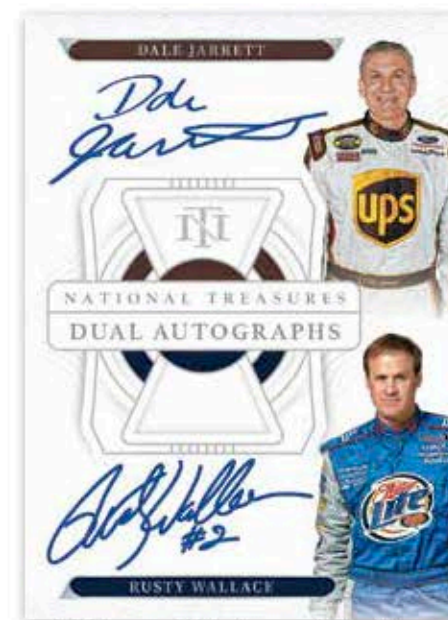

Card images are solely for the purpose of design display.

DUAL AUTOGRAPHS SILVER

Find legendary tandem autos in Dual Autographs such as Dale Earnhardt Jr and Jeff Gordon, or teammate autos with Bubba Wallace and Kurt Busch!