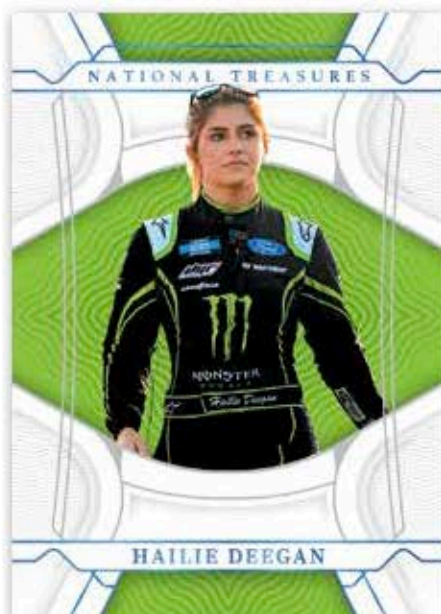

Card images are solely for the purpose of design display.

BASE HOLO PLATINUM BLUE

Collect 1 Base or parallel per box, on average.