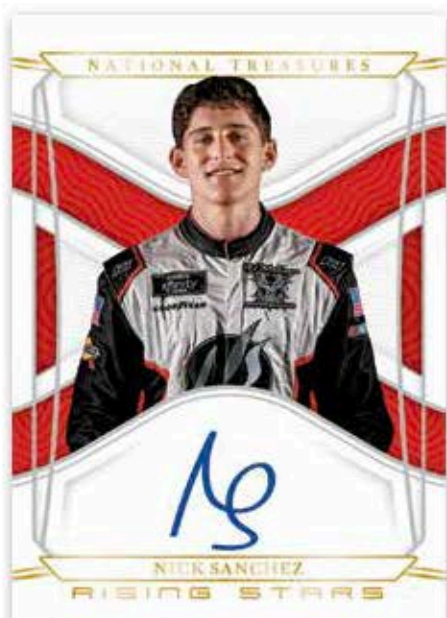

NASCAR

Card images are solely for the purpose of design display.

LEGENDARY SIGNATURES HOLO PLATINUM BLUE

Legends. What else needs to be said about this 20-card autograph set that features some of the most recognizable names in racing!

Card images are solely for the purpose of design display.

FAST LANE

Nothing but the left lane for the drivers of this autograph set that includes fresh young talent and multi-time champions of the sport.