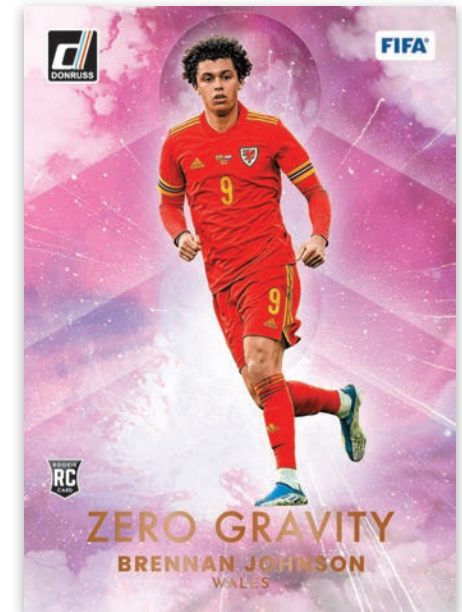

RATED ROOKIES

Look for 25 of the best youngsters in the game to be represented in the Rated Rookies subset.

Card images are solely for the purpose of design display.

NET MARVELS

The fan-favorite Net Marvels insert returns for the 2022-23 season, featuring comic book cover style and magnificent players.

Card images are solely for the purpose of design display.

ZERO GRAVITY

The Zero Gravity insert features players that occupy rare air in the game. Collect all 25 cards in the set!

Card images are solely for the purpose of design display.