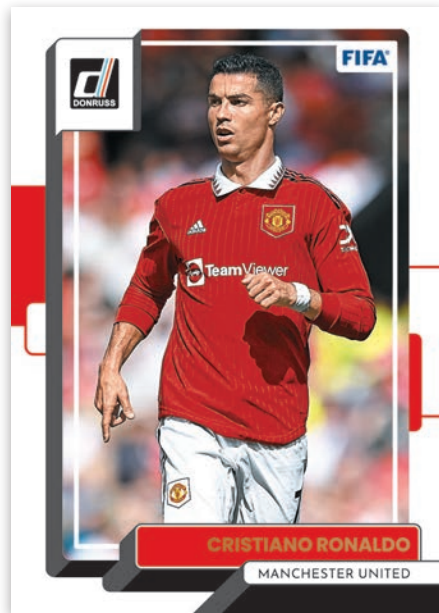

Card images are solely for the purpose of design display.

BASE

Card images are solely for the purpose of design display.

BASE OPTIC HOLO

Card images are solely for the purpose of design display.

HOBBY

BASE BLACK