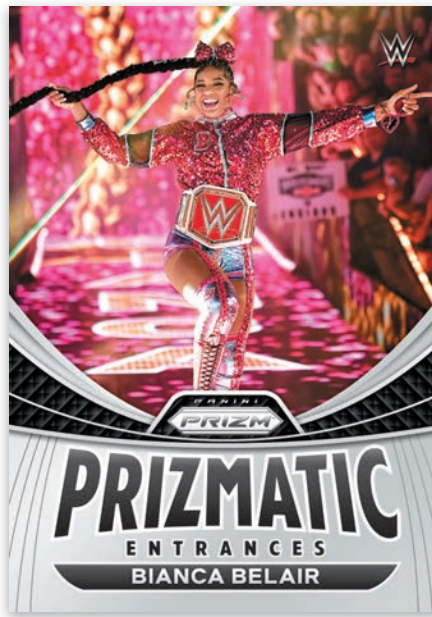

PANINI

Card images are solely for the purpose of design display.

*HOBBY*

**BASE HORIZONTAL PRIZMS GOLD**

Card images are solely for the purpose of design display.

*HOBBY*

**BASE VERTICAL PRIZMS BLACK**

Card images are solely for the purpose of design display.

*HOBBY*

**BASE HORIZONTAL PRIZMS MOJO**

Look for Hobby-exclusive Prizm parallels numbered to as low as One of One!

Card images are solely for the purpose of design display.

**RING ROYALTY**

Relive the iconic Kings and Queens of WWE!

Card images are solely for the purpose of design display.

**PRIZMATIC ENTRANCES**

Some people just know how to make an entrance in this stunning insert set!

Card images are solely for the purpose of design display.